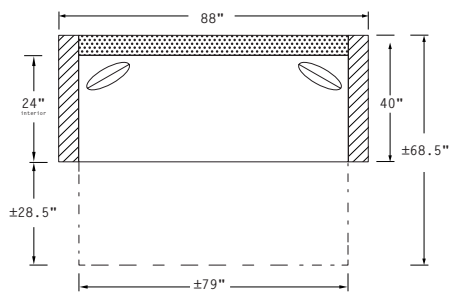

AVAILABLE PIECES

(DRAWINGS NOT TO SCALE)

CHAIRS/OTTOMANS

LOVESEATS/SOFAS

BED

NEW ITEM!

#36 - TRUNDLE BED
88"W x 40"D
Includes 2 - 20" x 20" throw pillows