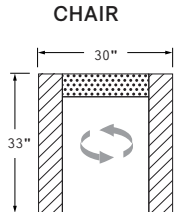

### OVERALL DIMENSIONS

#### BODY DETAILS

Overall Width: 30"

Overall Depth: 33"

Overall Height: 35"

Frame Height: 35"

#### ARM/LEG DETAILS

Arm Width: 3.5"

Arm Height: 22"

Leg Height: 6"

(DRAWINGS NOT TO SCALE)

#11 - SWIVEL CHAIR  
30"W x 33"D