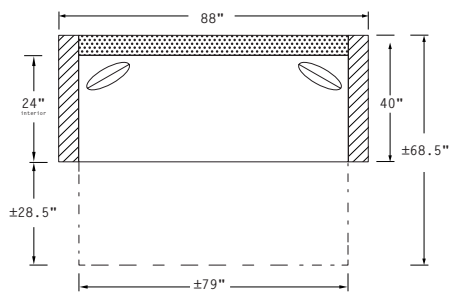

AVAILABLE PIECES

(DRAWINGS NOT TO SCALE)

CHAIRS/OTTOMANS

LOVESEATS/SOFAS

BED

NEW ITEM!

#36 - TRUNDLE BED
87"W x 40"D
Includes 2 - 20" x 20" throw pillows