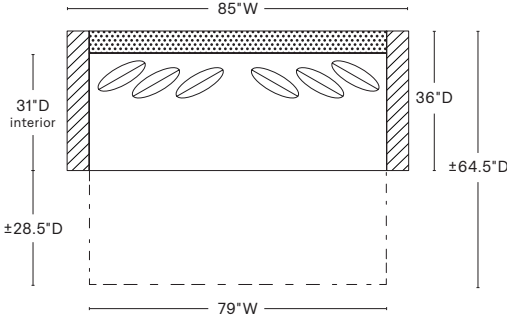

- Spring Construction: Sinuous
- Seat Cushion: Cloud 9
- Back Cushion: Blend Down
- Throw Pillows: See Schematics

OVERALL DIMENSIONS

BODY DETAILS

- Overall Width: 84"
- Overall Depth: 40"
- Overall Height: 37"
- Frame Height: 31"

SEAT DETAILS

- Seat Height: 18"
- Seat Depth: 23"

LEG DETAILS

- Leg Height: 5"

WOOD FINISH (Standard)

- Antique Brown
- Black Walnut
- Charcoal
- Cream
- Fawn
- Iron
- River Rock
- Salt
- Seal
- Umber

WOOD FINISH (Premium)*

NAILHEAD LOCATION*

- Body/Base

SKIRT STYLE*

- S-Flouce

FABRIC PATTERN: _____

FABRIC COLOR: _____

*Denotes Upcharge

AVAILABLE PIECES

(DRAWINGS NOT TO SCALE)

#30 - SOFA
84"W x 40"D
Includes 2 - 20" x 20"
throw pillows.

#36 - TRUNDLE BED
85"W x 36"D
Includes 6 - 20" x 20" and 1 - 12" x 24" throw pillows.
Overall depth is 36" but can change based on design.