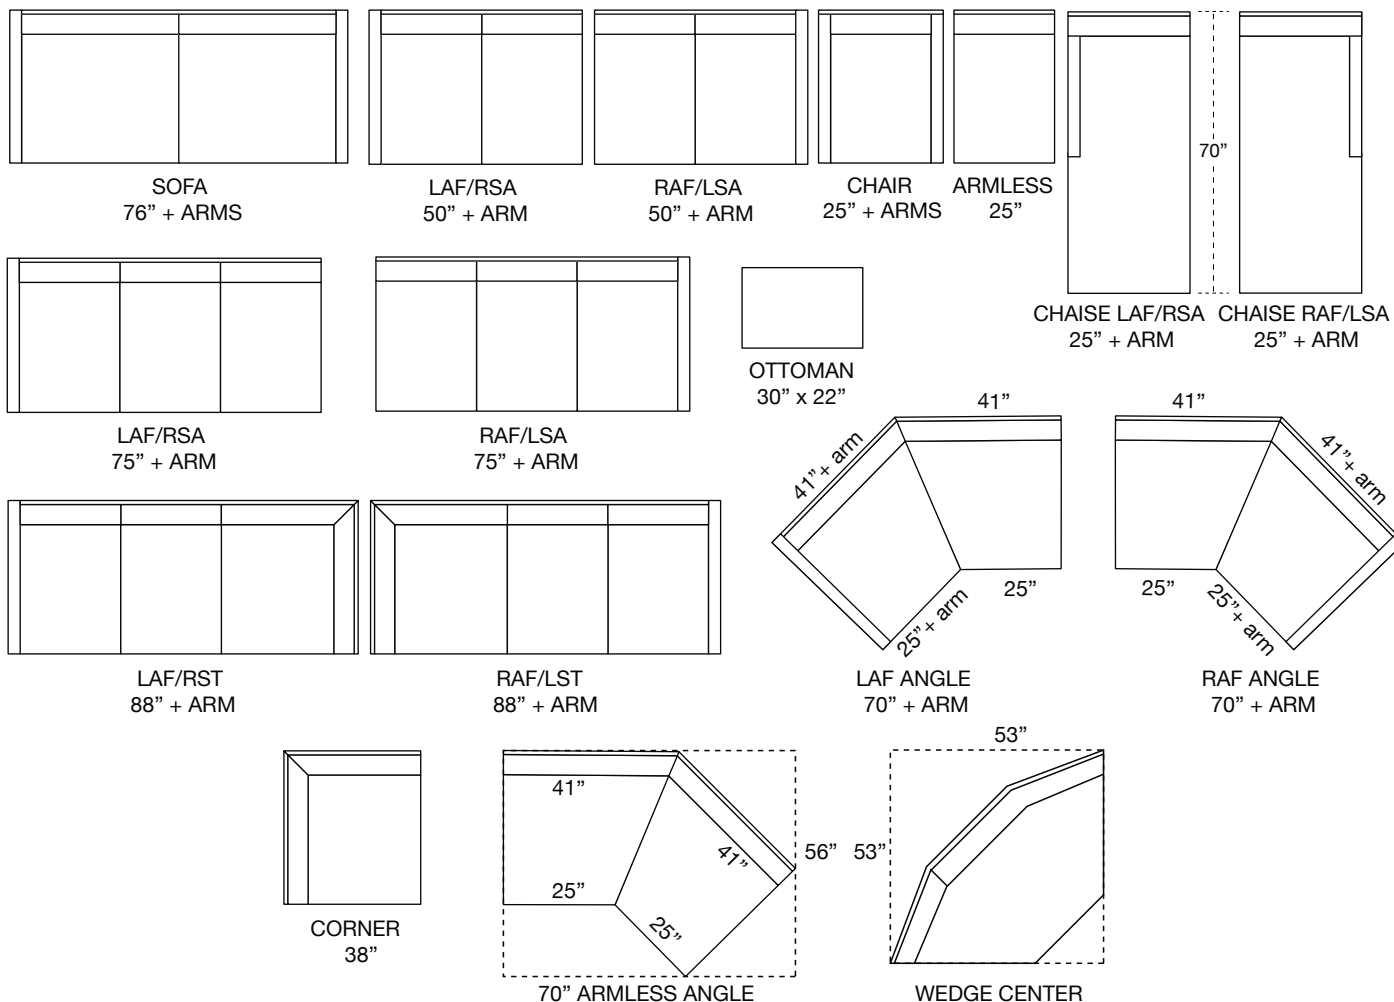

AVAILABLE PIECES

STANDARD FEATURES:

- Cloud 9 Seat Cushions
- Blend Down Back Cushions
- 8 Gauge Sinuous Springs
- Solid Wood Frames
- Black Walnut Finish

Arm Width:
3.5" or 7"

Seat Cushion:
Square or "T"

UPCHARGES:

- Other Wood Finishes
- Nailheads
- (2) 20" x 20" Throw Pillows

BURTON JAMES

PHONE: (626) 961-7221   FAX: (626) 330-3624   WWW.BURTONJAMES.COM