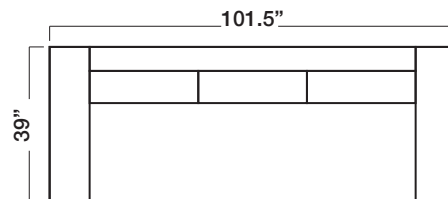

1044 - LAF/RSA

Width: 91.5"
 Depth: 39"
 Height: 35"
 Seat Depth: 21"
 Seat Height: 18.5"
 Arm Width: 10"
 Arm Height: 29"
 Leg Height 5"

1044 - RAF/XL Chaise

Width: 93"
 Depth: 39"
 Height: 35"
 Seat Depth: 21"
 Seat Height: 18.5"
 Arm Width: 10"
 Arm Height: 29"
 Leg Height 5"

LAF/RSA
BENCHSEAT

RAF/LSA
BENCHSEAT

LAF/RSA
XL CHAISE

RAF/LSA
XL CHAISE

SOFA
BENCHSEAT