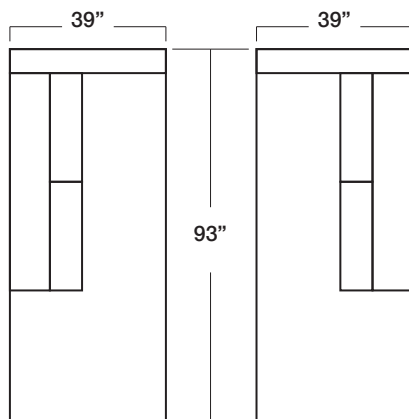

LAF/RSA
XL CHAISE

RAF/LSA
XL CHAISE