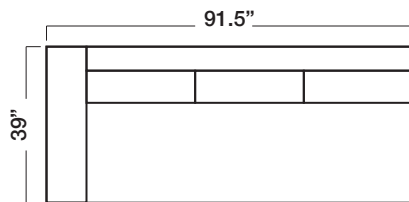

1044 - LAF/RSA

Width: 91.5"
 Depth: 39"
 Height: 35"
 Seat Depth: 21"
 Seat Height: 18.5"
 Arm Width: 10"
 Arm Height: 29"
 Leg Height 5"

1044 - RAF/XL Chaise

Width: 93"
 Depth: 39"
 Height: 35"
 Seat Depth: 21"
 Seat Height: 18.5"
 Arm Width: 10"
 Arm Height: 29"
 Leg Height 5"