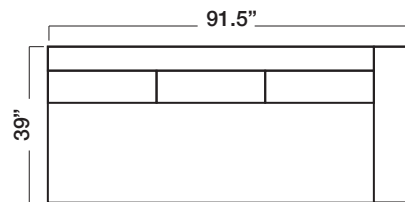

RAF/LSA
BENCHSEAT