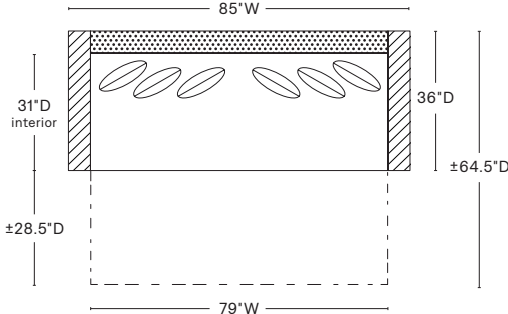

AVAILABLE PIECES

(DRAWINGS NOT TO SCALE)

☐ #36 - TRUNDLE BED
85\"/>

☐ #30 - SOFA
84\"/>