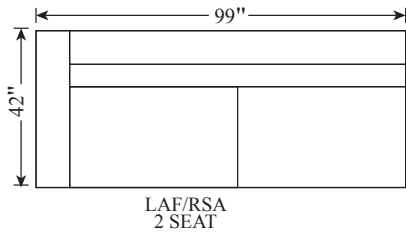

572 - Sectional

- Depth: 42"
- Height: 37"
- Arm Width: 9"
- Arm Height: 24"
- Leg Height: 1.25"
- Seat Depth: 23"
- Seat Height: 19"
- LAF/RSA Width: 99"
- RAF/LST Width: 110"

BURTON JAMES