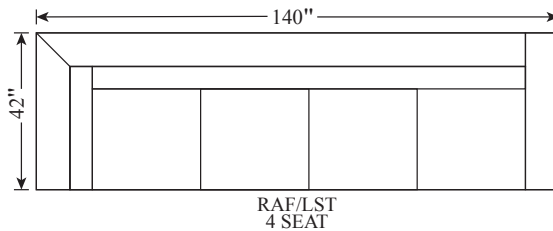

572 - Sectional

- Depth: 42"
- Height: 37"
- Arm Width: 9"
- Arm Height: 24"
- Leg Height: 1.25"
- Seat Depth: 23"
- Seat Height: 19"
- LAF/RSA Width: 99"
- RAF/LST Width: 110"

BURTON JAMES