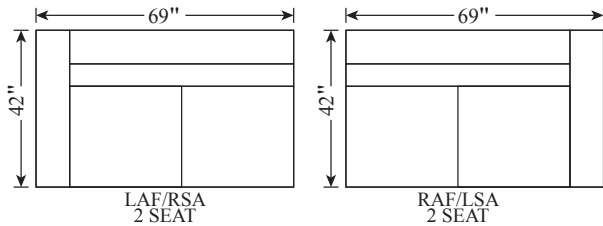

572 - Sectional

- Depth: 42"
- Height: 37"
- Arm Width: 9"
- Arm Height: 24"
- Leg Height: 1.25"
- Seat Depth: 23"
- Seat Height: 19"
- LAF/RSA Width: 99"
- RAF/LST Width: 110"

BURTON JAMES