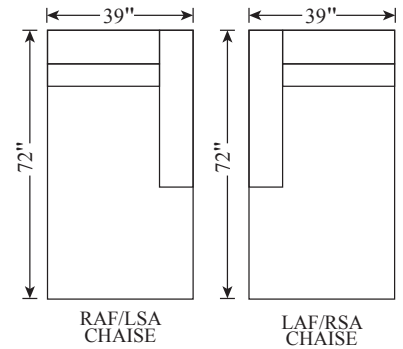

572 - Sectional

- Depth: 42"
- Height: 37"
- Arm Width: 9"
- Arm Height: 24"
- Leg Height: 1.25"
- Seat Depth: 23"
- Seat Height: 19"
- LAF/RSA Width: 99"
- RAF/LST Width: 110"

BURTON JAMES