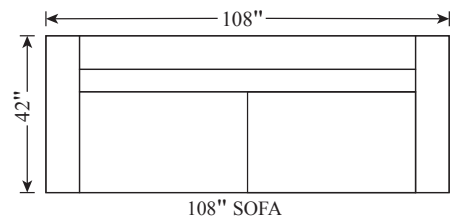

572 - Sectional

- Depth: 42"
- Height: 37"
- Arm Width: 9"
- Arm Height: 24"
- Leg Height: 1.25"
- Seat Depth: 23"
- Seat Height: 19"
- LAF/RSA Width: 99"
- RAF/LST Width: 110"

BURTON JAMES