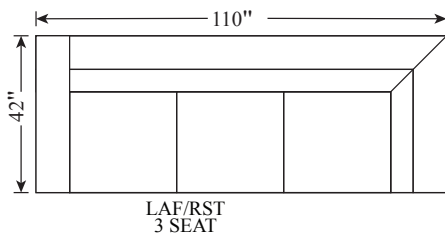

572 - Sectional

- Depth: 42"
- Height: 37"
- Arm Width: 9"
- Arm Height: 24"
- Leg Height: 1.25"
- Seat Depth: 23"
- Seat Height: 19"
- LAF/RSA Width: 99"
- RAF/LST Width: 110"

BURTON JAMES