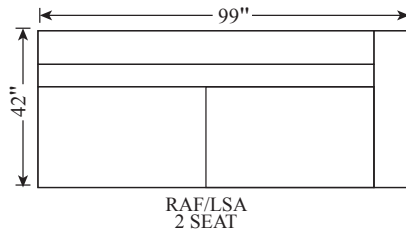

572 - Sectional

- Depth: 42"
- Height: 37"
- Arm Width: 9"
- Arm Height: 24"
- Leg Height: 1.25"
- Seat Depth: 23"
- Seat Height: 19"
- LAF/RSA Width: 99"
- RAF/LST Width: 110"

BURTON JAMES