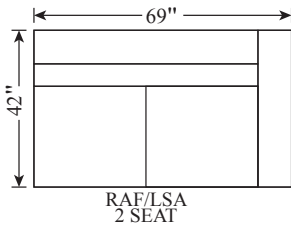

572 - Sectional

- Depth: 42"
- Height: 37"
- Arm Width: 9"
- Arm Height: 24"
- Leg Height: 1.25"
- Seat Depth: 23"
- Seat Height: 19"
- LAF/RSA Width: 99"
- RAF/LST Width: 110"

BURTON JAMES