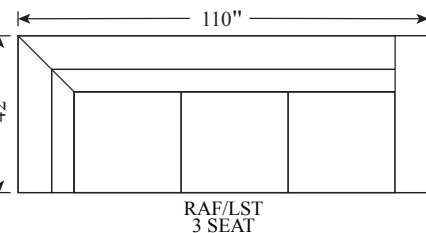

572 - Sectional

- Depth: 42"
- Height: 37"
- Arm Width: 9"
- Arm Height: 24"
- Leg Height: 1.25"
- Seat Depth: 23"
- Seat Height: 19"
- LAF/RSA Width: 99"
- RAF/LST Width: 110"

BURTON JAMES