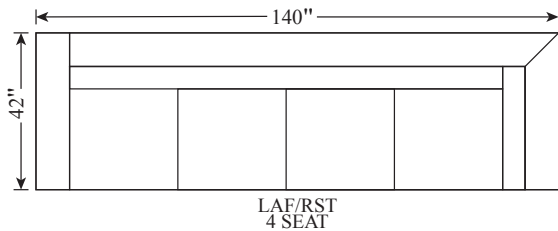

572 - Sectional

- Depth: 42"
- Height: 37"
- Arm Width: 9"
- Arm Height: 24"
- Leg Height: 1.25"
- Seat Depth: 23"
- Seat Height: 19"
- LAF/RSA Width: 99"
- RAF/LST Width: 110"

BURTON JAMES