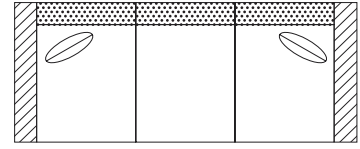

OVERALL DIMENSIONS

BODY DETAILS

- Overall Width: 35"
- Overall Depth: 39"
- Overall Height: 36"
- Frame Height: 33"

SEAT DETAILS

- Seat Height: 19"
- Seat Depth: 22"

ARM/LEG DETAILS

- Arm Width: 6"
- Arm Height: 27"
- Leg Height: 5"

FABRIC PATTERN: _____

FABRIC COLOR: _____

CONTRAST WELT FABRIC PATTERN: _____

CONTRAST WELT FABRIC COLOR: _____

*Denotes Upcharge

AVAILABLE PIECES

(DRAWINGS NOT TO SCALE)

OTTOMANS/CHAIR/SOFAS

#00C - OTTOMAN
31"W x 22"D

#10 - CHAIR
35"W x 39"D

#22 - SMALL SOFA
74"W x 39"D
Includes 2 - 20" x 20" throw pillows

#30 - SOFA
87"W x 39"D
Includes 2 - 20" x 20" throw pillows

RIGHT ARM

#72 - RIGHT ARM FACING/
LEFT SIDE ARMLESS
56"W x 39"D
Includes 1 - 20" x 20" throw pillow