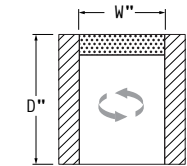

OVERALL DIMENSIONS

BODY DETAILS

- Overall Width: 30"
- Overall Depth: 33"
- Overall Height: 34"

SEAT DETAILS

- Seat Height: 20"
- Seat Depth: 19"

ARM/LEG DETAILS

- Arm Width: 4"
- Arm Height: 24.5"
- Base Height: 4"

- Body
- Seat/Back Cushion

NAILHEAD SPACING

- Head-to-Head
- One On, One Off

NAILHEAD LOCATION

- Arms-Front Panel
- Body/Base

FABRIC PATTERN: _____

FABRIC COLOR: _____

CONTRAST WELT FABRIC PATTERN: _____

CONTRAST WELT FABRIC COLOR: _____

*Denotes Upcharge

AVAILABLE PIECES

(DRAWINGS NOT TO SCALE)

CHAIR

#11 - SWIVEL CHAIR
30"W x 33"D