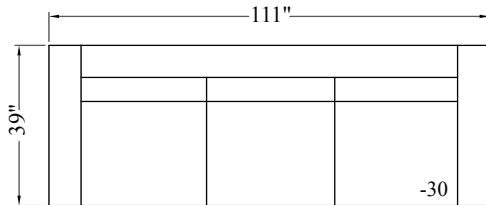

30 SOFA
3 CUSHION