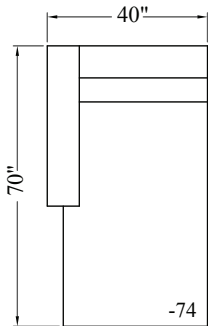

74 LAF/RSA
CHAISE