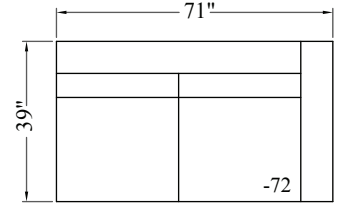

72 LAF/RSA
2 CUSHION