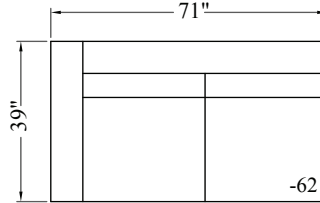

62 LAF/RSA
2 CUSHION