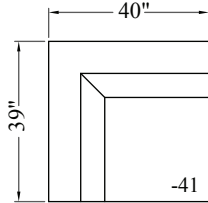

41 CORNER
1 CUSHION