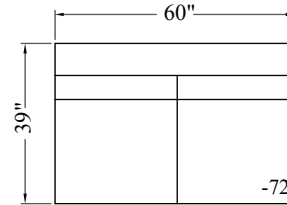

82 ARMLESS
2 CUSHION