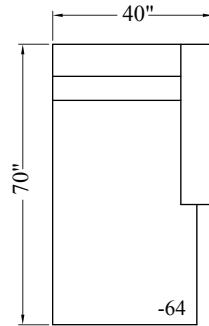

64 RAF/LSA
CHAISE