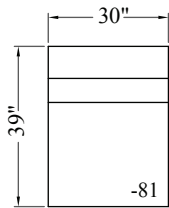

81 ARMLESS
1 CUSHION