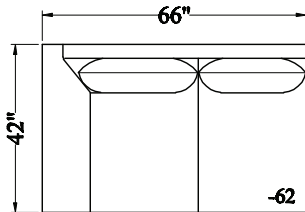

568 - Sectional

Depth: 42"
 Height: 41"
 Arm Width: 12"
 Arm Height: 27"
 Leg Height: 3"
 Seat Depth: 23.5"
 Seat Height: 21"
 LAF/RST Width: 108"
 RAF/LSA Width: 93"

10 CHAIR

20 LOVESEAT

30 SOFA

00 OTTOMAN