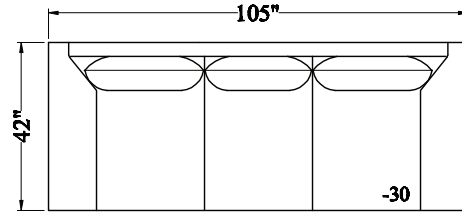

568 - Sectional

Depth: 42"
 Height: 41"
 Arm Width: 12"
 Arm Height: 27"
 Leg Height: 3"
 Seat Depth: 23.5"
 Seat Height: 21"
 LAF/RST Width: 108"
 RAF/LSA Width: 93"

10 CHAIR

20 LOVESEAT

30 SOFA

00 OTTOMAN

62 LAF/RSA
LOVESEAT

72 RAF/LSA
LOVESEAT

86 CURVE

74 LAF/RSA
CHAISE

64 RAF/LSA
CHAISE

63 LAF/RSA
LOVESEAT

23 LAF/RST

73 RAF/LSA
LOVESEAT