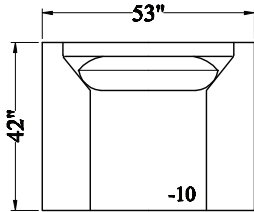

568 - Sectional

Depth: 42"
 Height: 41"
 Arm Width: 12"
 Arm Height: 27"
 Leg Height: 3"
 Seat Depth: 23.5"
 Seat Height: 21"
 LAF/RST Width: 108"
 RAF/LSA Width: 93"

10 CHAIR

20 LOVESEAT

30 SOFA

00 OTTOMAN