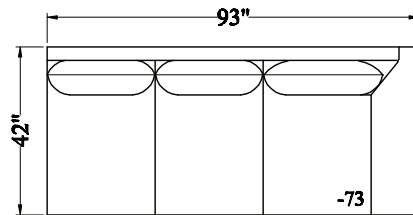

568 - Sectional

Depth: 42"
 Height: 41"
 Arm Width: 12"
 Arm Height: 27"
 Leg Height: 3"
 Seat Depth: 23.5"
 Seat Height: 21"
 LAF/RST Width: 108"
 RAF/LSA Width: 93"

10 CHAIR

20 LOVESEAT

30 SOFA

00 OTTOMAN

62 LAF/RSA
LOVESEAT

72 RAF/LSA
LOVESEAT

86 CURVE

74 LAF/RSA
CHAISE

64 RAF/LSA
CHAISE

63 LAF/RSA
LOVESEAT

23 LAF/RST

73 RAF/LSA
LOVESEAT