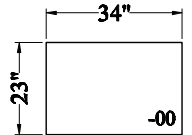

568 - Sectional

Depth: 42"
 Height: 41"
 Arm Width: 12"
 Arm Height: 27"
 Leg Height: 3"
 Seat Depth: 23.5"
 Seat Height: 21"
 LAF/RST Width: 108"
 RAF/LSA Width: 93"

10 CHAIR

20 LOVESEAT

30 SOFA

00 OTTOMAN