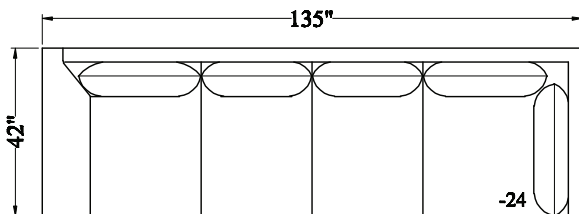

24 LAF/RST