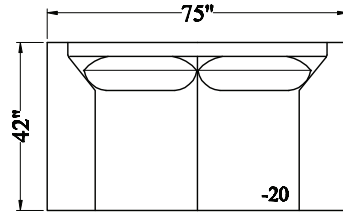

568 - Sectional

Depth: 42"
 Height: 41"
 Arm Width: 12"
 Arm Height: 27"
 Leg Height: 3"
 Seat Depth: 23.5"
 Seat Height: 21"
 LAF/RST Width: 108"
 RAF/LSA Width: 93"

10 CHAIR

20 LOVESEAT

30 SOFA

00 OTTOMAN