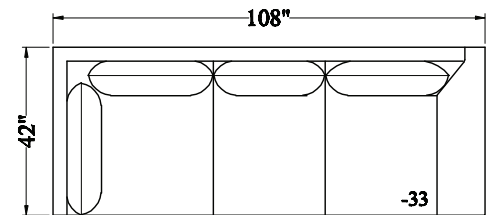

568 - Sectional

Depth: 42"
 Height: 41"
 Arm Width: 12"
 Arm Height: 27"
 Leg Height: 3"
 Seat Depth: 23.5"
 Seat Height: 21"
 LAF/RST Width: 108"
 RAF/LSA Width: 93"

10 CHAIR

20 LOVESEAT

30 SOFA

00 OTTOMAN

62 LAF/RSA
LOVESEAT

72 RAF/LSA
LOVESEAT

86 CURVE

74 LAF/RSA
CHAISE

64 RAF/LSA
CHAISE

63 LAF/RSA
LOVESEAT

23 LAF/RST

73 RAF/LSA
LOVESEAT