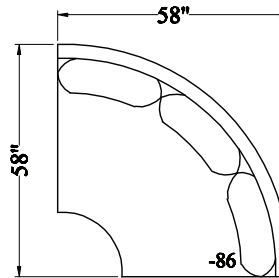

568 - Sectional

Depth: 42"
 Height: 41"
 Arm Width: 12"
 Arm Height: 27"
 Leg Height: 3"
 Seat Depth: 23.5"
 Seat Height: 21"
 LAF/RST Width: 108"
 RAF/LSA Width: 93"

10 CHAIR

20 LOVESEAT

30 SOFA

00 OTTOMAN

62 LAF/RSA
LOVESEAT

72 RAF/LSA
LOVESEAT

86 CURVE

74 LAF/RSA
CHAISE

64 RAF/LSA
CHAISE

63 LAF/RSA
LOVESEAT

23 LAF/RST

73 RAF/LSA
LOVESEAT