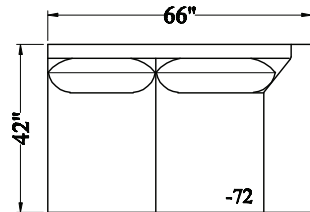

72 RAF/LSA
LOVESEAT