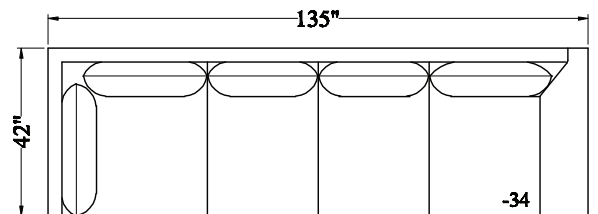

34 RAF/LST

BURTON JAMES