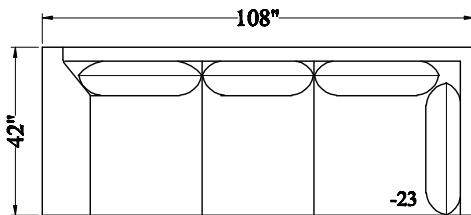

568 - Sectional

Depth: 42"
 Height: 41"
 Arm Width: 12"
 Arm Height: 27"
 Leg Height: 3"
 Seat Depth: 23.5"
 Seat Height: 21"
 LAF/RST Width: 108"
 RAF/LSA Width: 93"

10 CHAIR

20 LOVESEAT

30 SOFA

00 OTTOMAN

62 LAF/RSA
LOVESEAT

72 RAF/LSA
LOVESEAT

86 CURVE

74 LAF/RSA
CHAISE

64 RAF/LSA
CHAISE

63 LAF/RSA
LOVESEAT

23 LAF/RST

73 RAF/LSA
LOVESEAT