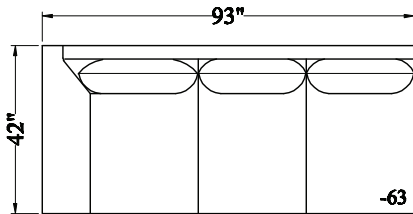

568 - Sectional

Depth: 42"
 Height: 41"
 Arm Width: 12"
 Arm Height: 27"
 Leg Height: 3"
 Seat Depth: 23.5"
 Seat Height: 21"
 LAF/RST Width: 108"
 RAF/LSA Width: 93"

10 CHAIR

20 LOVESEAT

30 SOFA

00 OTTOMAN

62 LAF/RSA
LOVESEAT

72 RAF/LSA
LOVESEAT

86 CURVE

74 LAF/RSA
CHAISE

64 RAF/LSA
CHAISE

63 LAF/RSA
LOVESEAT

23 LAF/RST

73 RAF/LSA
LOVESEAT