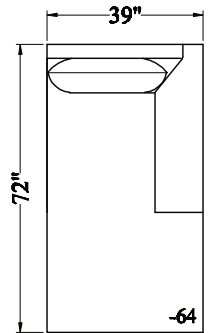

568 - Sectional

Depth: 42"
 Height: 41"
 Arm Width: 12"
 Arm Height: 27"
 Leg Height: 3"
 Seat Depth: 23.5"
 Seat Height: 21"
 LAF/RST Width: 108"
 RAF/LSA Width: 93"

10 CHAIR

20 LOVESEAT

30 SOFA

00 OTTOMAN

62 LAF/RSA
LOVESEAT

72 RAF/LSA
LOVESEAT

86 CURVE

74 LAF/RSA
CHAISE

64 RAF/LSA
CHAISE

63 LAF/RSA
LOVESEAT

23 LAF/RST

73 RAF/LSA
LOVESEAT