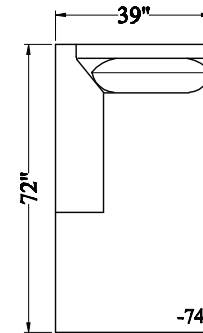

568 - Sectional

Depth: 42"
 Height: 41"
 Arm Width: 12"
 Arm Height: 27"
 Leg Height: 3"
 Seat Depth: 23.5"
 Seat Height: 21"
 LAF/RST Width: 108"
 RAF/LSA Width: 93"

10 CHAIR

20 LOVESEAT

30 SOFA

00 OTTOMAN

62 LAF/RSA
LOVESEAT

72 RAF/LSA
LOVESEAT

86 CURVE

74 LAF/RSA
CHAISE

64 RAF/LSA
CHAISE

63 LAF/RSA
LOVESEAT

23 LAF/RST

73 RAF/LSA
LOVESEAT