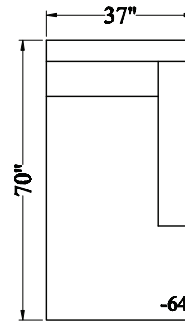

64 RAF/LSA
CHAISE