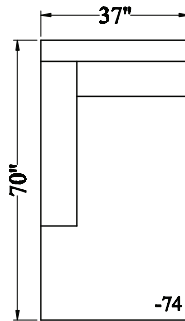

74 LAF/RSA
CHAISE