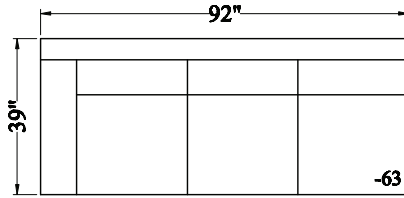

**535 - Sectional**  
 Height: 37"  
 Arm Width: 9"  
 Arm Height: 24.5"  
 Seat Depth: 23"  
 Seat Height: 18"  
 LAF/RSA Width: 92"  
 LAF/RSA Depth: 39"  
 RAF/LSA Chaise Width: 37"  
 RAF/LSA Chaise Depth: 70"