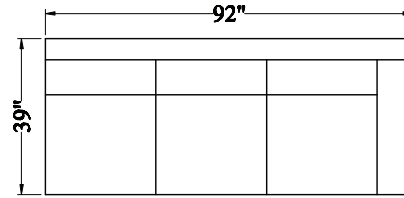

73 RAF/LSA
LOVESEAT