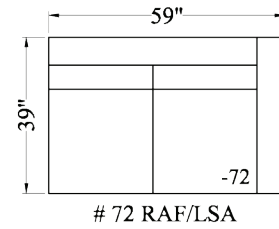

427 - Sectional
 Depth: 38"
 Height: 36"
 Arm Width: 7.5"
 Arm Height: 26"
 Seat Depth: 24"
 Seat Height: 20"
 LAF/RST Width: 99"
 RAF/LSA Width: 85"
 Wood Base: 5"

BURTON JAMES