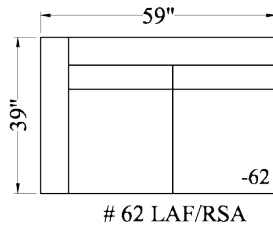

427 - Sectional
 Depth: 38"
 Height: 36"
 Arm Width: 7.5"
 Arm Height: 26"
 Seat Depth: 24"
 Seat Height: 20"
 LAF/RST Width: 99"
 RAF/LSA Width: 85"
 Wood Base: 5"

BURTON JAMES