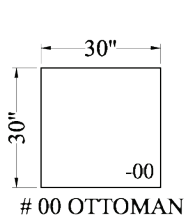

427 - Sectional
 Depth: 38"
 Height: 36"
 Arm Width: 7.5"
 Arm Height: 26"
 Seat Depth: 24"
 Seat Height: 20"
 LAF/RST Width: 99"
 RAF/LSA Width: 85"
 Wood Base: 5"

BURTON JAMES