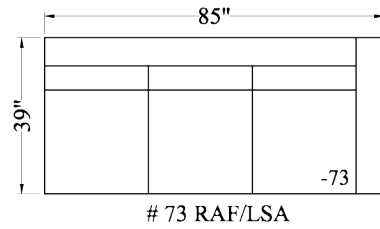

427 - Sectional
 Depth: 38"
 Height: 36"
 Arm Width: 7.5"
 Arm Height: 26"
 Seat Depth: 24"
 Seat Height: 20"
 LAF/RST Width: 99"
 RAF/LSA Width: 85"
 Wood Base: 5"

BURTON JAMES