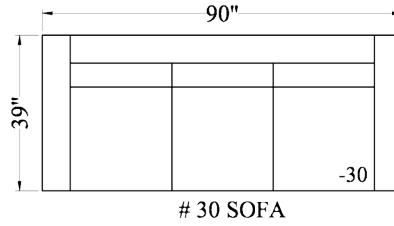

427 - Sectional
 Depth: 38"
 Height: 36"
 Arm Width: 7.5"
 Arm Height: 26"
 Seat Depth: 24"
 Seat Height: 20"
 LAF/RST Width: 99"
 RAF/LSA Width: 85"
 Wood Base: 5"

BURTON JAMES