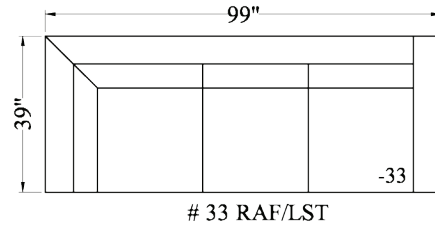

427 - Sectional
 Depth: 38"
 Height: 36"
 Arm Width: 7.5"
 Arm Height: 26"
 Seat Depth: 24"
 Seat Height: 20"
 LAF/RST Width: 99"
 RAF/LSA Width: 85"
 Wood Base: 5"

BURTON JAMES