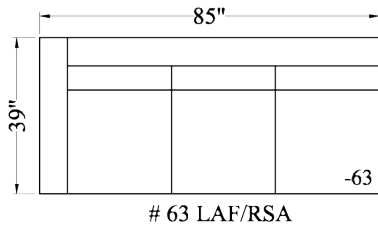

427 - Sectional
 Depth: 38"
 Height: 36"
 Arm Width: 7.5"
 Arm Height: 26"
 Seat Depth: 24"
 Seat Height: 20"
 LAF/RST Width: 99"
 RAF/LSA Width: 85"
 Wood Base: 5"

BURTON JAMES