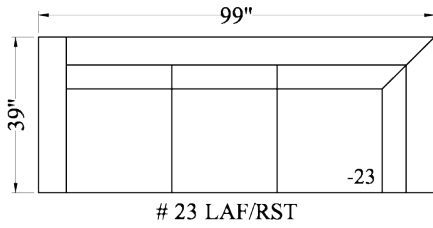

427 - Sectional
 Depth: 38"
 Height: 36"
 Arm Width: 7.5"
 Arm Height: 26"
 Seat Depth: 24"
 Seat Height: 20"
 LAF/RST Width: 99"
 RAF/LSA Width: 85"
 Wood Base: 5"

BURTON JAMES