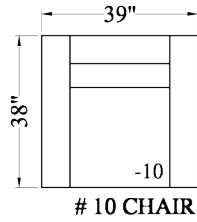

427 - Sectional
 Depth: 38"
 Height: 36"
 Arm Width: 7.5"
 Arm Height: 26"
 Seat Depth: 24"
 Seat Height: 20"
 LAF/RST Width: 99"
 RAF/LSA Width: 85"
 Wood Base: 5"

BURTON JAMES