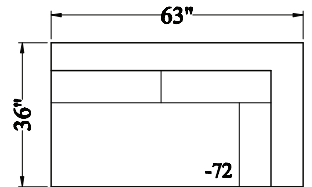

1040 - Sectional
 Depth: 36"
 Height: 36"
 Arm Width: 8"
 Arm Height: 28"
 Seat Depth: 24"
 Seat Height: 22"
 LAF/RSA Width: 90"
 RAF Chaise Width: 36"
 RAF Chaise Depth: 82"

00 OTTOMAN

30 SOFA

62 LAF/RSA
LOVESEAT