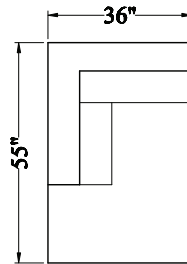

1040 - Sectional
 Depth: 36"
 Height: 36"
 Arm Width: 8"
 Arm Height: 28"
 Seat Depth: 24"
 Seat Height: 22"
 LAF/RSA Width: 90"
 RAF Chaise Width: 36"
 RAF Chaise Depth: 82"

00 OTTOMAN

30 SOFA

62 LAF/RSA
LOVESEAT

72 RAF/LSA
LOVESEAT

74 LAF/RSA
CHAISE

64 RAF/LSA
CHAISE

63 LAF/RSA
LOVESEAT

73 RAF/LSA
LOVESEAT

LAF CHAISE

RAF CHAISE

BURTON JAMES