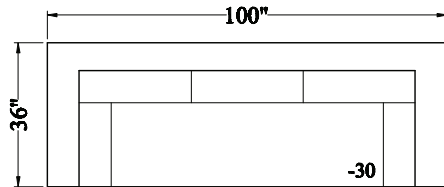

1040 - Sectional
 Depth: 36"
 Height: 36"
 Arm Width: 8"
 Arm Height: 28"
 Seat Depth: 24"
 Seat Height: 22"
 LAF/RSA Width: 90"
 RAF Chaise Width: 36"
 RAF Chaise Depth: 82"

00 OTTOMAN

30 SOFA

62 LAF/RSA
LOVESEAT