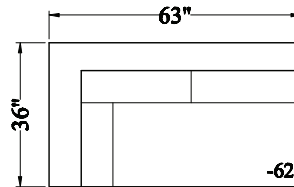

1040 - Sectional
 Depth: 36"
 Height: 36"
 Arm Width: 8"
 Arm Height: 28"
 Seat Depth: 24"
 Seat Height: 22"
 LAF/RSA Width: 90"
 RAF Chaise Width: 36"
 RAF Chaise Depth: 82"

00 OTTOMAN

30 SOFA

62 LAF/RSA
LOVESEAT