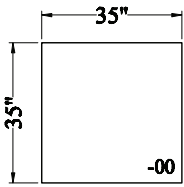

1040 - Sectional
 Depth: 36"
 Height: 36"
 Arm Width: 8"
 Arm Height: 28"
 Seat Depth: 24"
 Seat Height: 22"
 LAF/RSA Width: 90"
 RAF Chaise Width: 36"
 RAF Chaise Depth: 82"

00 OTTOMAN

30 SOFA

62 LAF/RSA
LOVESEAT