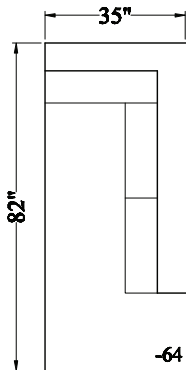

64 RAF/LSA
CHAISE