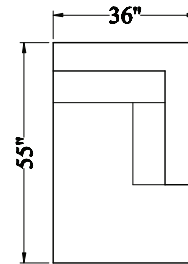

1040 - Sectional
 Depth: 36"
 Height: 36"
 Arm Width: 8"
 Arm Height: 28"
 Seat Depth: 24"
 Seat Height: 22"
 LAF/RSA Width: 90"
 RAF Chaise Width: 36"
 RAF Chaise Depth: 82"

00 OTTOMAN

30 SOFA

62 LAF/RSA
LOVESEAT

72 RAF/LSA
LOVESEAT

74 LAF/RSA
CHAISE

64 RAF/LSA
CHAISE

63 LAF/RSA
LOVESEAT

73 RAF/LSA
LOVESEAT

LAF CHAISE

RAF CHAISE

BURTON JAMES