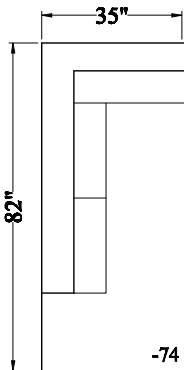

1040 - Sectional
 Depth: 36"
 Height: 36"
 Arm Width: 8"
 Arm Height: 28"
 Seat Depth: 24"
 Seat Height: 22"
 LAF/RSA Width: 90"
 RAF Chaise Width: 36"
 RAF Chaise Depth: 82"

00 OTTOMAN

30 SOFA

62 LAF/RSA
LOVESEAT

72 RAF/LSA
LOVESEAT

74 LAF/RSA
CHAISE

64 RAF/LSA
CHAISE

63 LAF/RSA
LOVESEAT

73 RAF/LSA
LOVESEAT

LAF CHAISE

RAF CHAISE

BURTON JAMES