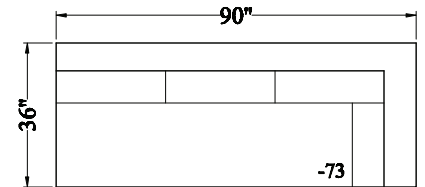

1040 - Sectional
 Depth: 36"
 Height: 36"
 Arm Width: 8"
 Arm Height: 28"
 Seat Depth: 24"
 Seat Height: 22"
 LAF/RSA Width: 90"
 RAF Chaise Width: 36"
 RAF Chaise Depth: 82"

00 OTTOMAN

30 SOFA

62 LAF/RSA
LOVESEAT

72 RAF/LSA
LOVESEAT

74 LAF/RSA
CHAISE

64 RAF/LSA
CHAISE

63 LAF/RSA
LOVESEAT

73 RAF/LSA
LOVESEAT

LAF CHAISE

RAF CHAISE

BURTON JAMES