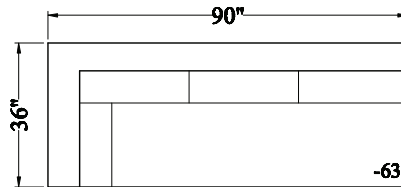

63 LAF/RSA
LOVESEAT