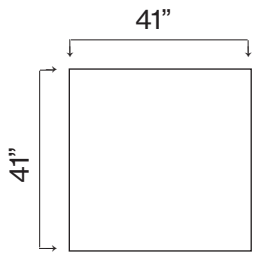

649 SCHEMATICS

649-00
OTTOMAN BUMPER
 DEPTH: 41"
 WIDTH: 41"
 HEIGHT: 18"

649-41
TUX CORNER
 DEPTH: 41"
 WIDTH: 41"
 HEIGHT: 32"

649
-63 LAF/RSA
-73 RAF/LSA
1 ARM SOFA 2/2
 DEPTH: 41"
 WIDTH: 96"
 HEIGHT: 32"

649-10
ARMLESS CHAIR
 DEPTH: 41"
 WIDTH: 41"
 HEIGHT: 32"

649-30
SOFA 2/2
 DEPTH: 41"
 WIDTH: 103"
 HEIGHT: 32"

649
RAF BUMPER CHAISE
LAF BUMPER CHAISE
BUMPER CHAISE
 DEPTH: 41"
 WIDTH: 97"
 HEIGHT: 32"

649
-23 LAF/RST -33 RAF/LST
TUX RETURN
3 CUSHION
 DEPTH: 41"
 WIDTH: 137"
 HEIGHT: 32"

649-53
ARMLESS SOFA 2/2
 DEPTH:
 WIDTH: 90"
 HEIGHT: 32"