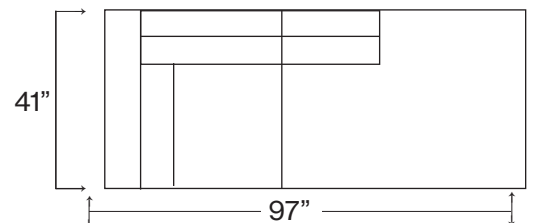

649 SCHEMATICS

649-00
OTTOMAN BUMPER
 DEPTH: 41"
 WIDTH: 41"
 HEIGHT: 18"

649-41
TUX CORNER
 DEPTH: 41"
 WIDTH: 41"
 HEIGHT: 32"

649
-63 LAF/RSA
-73 RAF/LSA
1 ARM SOFA 2/2
 DEPTH: 41"
 WIDTH: 96"
 HEIGHT: 32"

649-10
ARMLESS CHAIR
 DEPTH: 41"
 WIDTH: 41"
 HEIGHT: 32"

649-30
SOFA 2/2
 DEPTH: 41"
 WIDTH: 103"
 HEIGHT: 32"

649
RAF BUMPER CHAISE
LAF BUMPER CHAISE
BUMPER CHAISE
 DEPTH: 41"
 WIDTH: 97"
 HEIGHT: 32"

649
-23 LAF/RST -33 RAF/LST
TUX RETURN
3 CUSHION
 DEPTH: 41"
 WIDTH: 137"
 HEIGHT: 32"

649-53
ARMLESS SOFA 2/2
 DEPTH:
 WIDTH: 90"
 HEIGHT: 32"