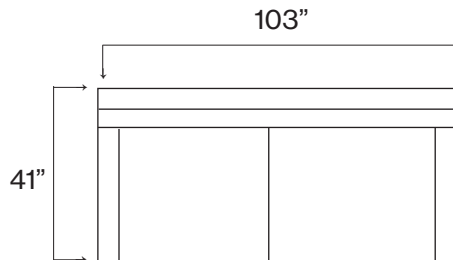

649 SCHEMATICS

649-00
OTTOMAN BUMPER
 DEPTH: 41"
 WIDTH: 41"
 HEIGHT: 18"

649-41
TUX CORNER
 DEPTH: 41"
 WIDTH: 41"
 HEIGHT: 32"

649
-63 LAF/RSA
-73 RAF/LSA
1 ARM SOFA 2/2
 DEPTH: 41"
 WIDTH: 96"
 HEIGHT: 32"

649-10
ARMLESS CHAIR
 DEPTH: 41"
 WIDTH: 41"
 HEIGHT: 32"

649-30
SOFA 2/2
 DEPTH: 41"
 WIDTH: 103"
 HEIGHT: 32"

649
RAF BUMPER CHAISE
LAF BUMPER CHAISE
BUMPER CHAISE
 DEPTH: 41"
 WIDTH: 97"
 HEIGHT: 32"

649
-23 LAF/RST -33 RAF/LST
TUX RETURN
3 CUSHION
 DEPTH: 41"
 WIDTH: 137"
 HEIGHT: 32"

649-53
ARMLESS SOFA 2/2
 DEPTH:
 WIDTH: 90"
 HEIGHT: 32"