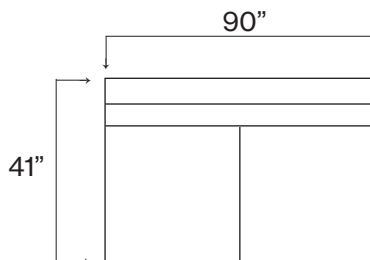

649 SCHEMATICS

649-00
OTTOMAN BUMPER
 DEPTH: 41"
 WIDTH: 41"
 HEIGHT: 18"

649-41
TUX CORNER
 DEPTH: 41"
 WIDTH: 41"
 HEIGHT: 32"

649
-63 LAF/RSA
-73 RAF/LSA
1 ARM SOFA 2/2
 DEPTH: 41"
 WIDTH: 96"
 HEIGHT: 32"

649-10
ARMLESS CHAIR
 DEPTH: 41"
 WIDTH: 41"
 HEIGHT: 32"

649-30
SOFA 2/2
 DEPTH: 41"
 WIDTH: 103"
 HEIGHT: 32"

649
RAF BUMPER CHAISE
LAF BUMPER CHAISE
BUMPER CHAISE
 DEPTH: 41"
 WIDTH: 97"
 HEIGHT: 32"

649
-23 LAF/RST -33 RAF/LST
TUX RETURN
3 CUSHION
 DEPTH: 41"
 WIDTH: 137"
 HEIGHT: 32"

649-53
ARMLESS SOFA 2/2
 DEPTH:
 WIDTH: 90"
 HEIGHT: 32"