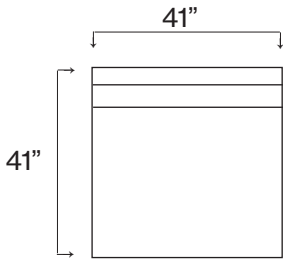

649 SCHEMATICS

649-00
OTTOMAN BUMPER
 DEPTH: 41"
 WIDTH: 41"
 HEIGHT: 18"

649-41
TUX CORNER
 DEPTH: 41"
 WIDTH: 41"
 HEIGHT: 32"

649
-63 LAF/RSA
-73 RAF/LSA
1 ARM SOFA 2/2
 DEPTH: 41"
 WIDTH: 96"
 HEIGHT: 32"

649-10
ARMLESS CHAIR
 DEPTH: 41"
 WIDTH: 41"
 HEIGHT: 32"

649-30
SOFA 2/2
 DEPTH: 41"
 WIDTH: 103"
 HEIGHT: 32"

649
RAF BUMPER CHAISE
LAF BUMPER CHAISE
BUMPER CHAISE
 DEPTH: 41"
 WIDTH: 97"
 HEIGHT: 32"

649
-23 LAF/RST -33 RAF/LST
TUX RETURN
3 CUSHION
 DEPTH: 41"
 WIDTH: 137"
 HEIGHT: 32"

649-53
ARMLESS SOFA 2/2
 DEPTH:
 WIDTH: 90"
 HEIGHT: 32"