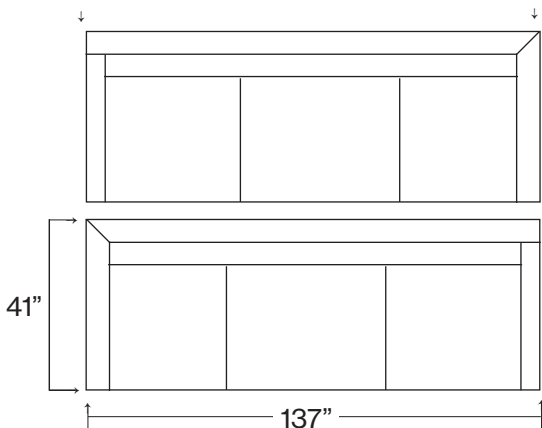

649 SCHEMATICS

649-00
OTTOMAN BUMPER
 DEPTH: 41"
 WIDTH: 41"
 HEIGHT: 18"

649-41
TUX CORNER
 DEPTH: 41"
 WIDTH: 41"
 HEIGHT: 32"

649
-63 LAF/RSA
-73 RAF/LSA
1 ARM SOFA 2/2
 DEPTH: 41"
 WIDTH: 96"
 HEIGHT: 32"

649-10
ARMLESS CHAIR
 DEPTH: 41"
 WIDTH: 41"
 HEIGHT: 32"

649-30
SOFA 2/2
 DEPTH: 41"
 WIDTH: 103"
 HEIGHT: 32"

649
RAF BUMPER CHAISE
LAF BUMPER CHAISE
BUMPER CHAISE
 DEPTH: 41"
 WIDTH: 97"
 HEIGHT: 32"

649
-23 LAF/RST -33 RAF/LST
TUX RETURN
3 CUSHION
 DEPTH: 41"
 WIDTH: 137"
 HEIGHT: 32"

649-53
ARMLESS SOFA 2/2
 DEPTH:
 WIDTH: 90"
 HEIGHT: 32"