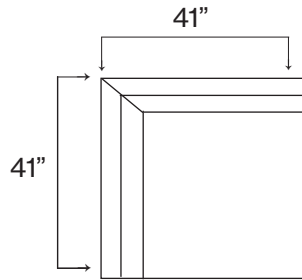

649 SCHEMATICS

649-00
OTTOMAN BUMPER
 DEPTH: 41"
 WIDTH: 41"
 HEIGHT: 18"

649-41
TUX CORNER
 DEPTH: 41"
 WIDTH: 41"
 HEIGHT: 32"

649
-63 LAF/RSA
-73 RAF/LSA
1 ARM SOFA 2/2
 DEPTH: 41"
 WIDTH: 96"
 HEIGHT: 32"

649-10
ARMLESS CHAIR
 DEPTH: 41"
 WIDTH: 41"
 HEIGHT: 32"

649-30
SOFA 2/2
 DEPTH: 41"
 WIDTH: 103"
 HEIGHT: 32"

649
RAF BUMPER CHAISE
LAF BUMPER CHAISE
BUMPER CHAISE
 DEPTH: 41"
 WIDTH: 97"
 HEIGHT: 32"

649
-23 LAF/RST -33 RAF/LST
TUX RETURN
3 CUSHION
 DEPTH: 41"
 WIDTH: 137"
 HEIGHT: 32"

649-53
ARMLESS SOFA 2/2
 DEPTH:
 WIDTH: 90"
 HEIGHT: 32"