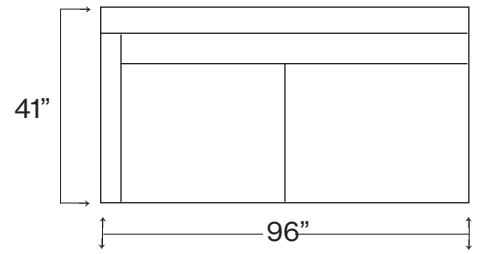

649 SCHEMATICS

649-00
OTTOMAN BUMPER
 DEPTH: 41"
 WIDTH: 41"
 HEIGHT: 18"

649-41
TUX CORNER
 DEPTH: 41"
 WIDTH: 41"
 HEIGHT: 32"

649
-63 LAF/RSA
-73 RAF/LSA
1 ARM SOFA 2/2
 DEPTH: 41"
 WIDTH: 96"
 HEIGHT: 32"

649-10
ARMLESS CHAIR
 DEPTH: 41"
 WIDTH: 41"
 HEIGHT: 32"

649-30
SOFA 2/2
 DEPTH: 41"
 WIDTH: 103"
 HEIGHT: 32"

649
RAF BUMPER CHAISE
LAF BUMPER CHAISE
BUMPER CHAISE
 DEPTH: 41"
 WIDTH: 97"
 HEIGHT: 32"

649
-23 LAF/RST -33 RAF/LST
TUX RETURN
3 CUSHION
 DEPTH: 41"
 WIDTH: 137"
 HEIGHT: 32"

649-53
ARMLESS SOFA 2/2
 DEPTH:
 WIDTH: 90"
 HEIGHT: 32"