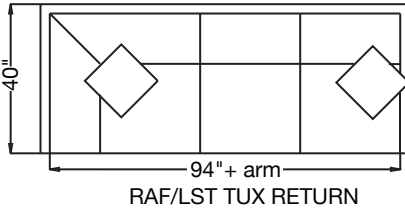

ARM HEIGHT: 25"

ARM WIDTH: 5"

3909 - SOMERSET

ARM HEIGHT: 24"

ARM WIDTH: 4"

3911 - SHEFFIELD

ARM HEIGHT: 24"

ARM WIDTH: 5"