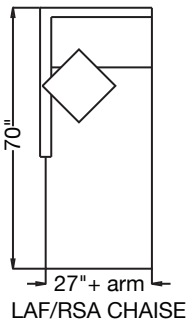

Estate Collection

BURTON JAMES

3900 - HAMPTON

ARM HEIGHT: 25"

ARM WIDTH: 7"

3901 - CHELSEA

ARM HEIGHT: 25"

ARM WIDTH: 7"

ARM WIDTH: 8"

3906 - DORSET

ARM HEIGHT: 24"

ARM WIDTH: 6"

3907 - SURREY

ARM HEIGHT: 24"

ARM WIDTH: 4"

3908 - CHESHIRE

ARM HEIGHT: 25"

ARM WIDTH: 5"

3909 - SOMERSET

ARM HEIGHT: 24"

ARM WIDTH: 4"

3911 - SHEFFIELD

ARM HEIGHT: 24"

ARM WIDTH: 5"

STANDARD FILL: CLOUD 9 SEATS AND 90/10 DOWN SUPREME BACKS
STANDARD SEAT HEIGHT: 19" STANDARD SEAT DEPTH: 22"

NAILHEAD, SKIRT, AND TRIM AVAILABLE FOR ADDITIONAL CHARGE
ALL FINISHES AVAILABLE

BURTON JAMES