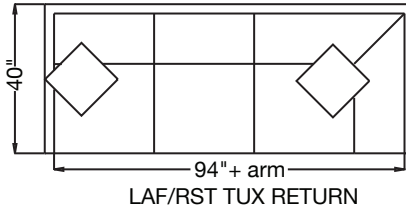

ARM HEIGHT: 25"

ARM WIDTH: 5"

3909 - SOMERSET

ARM HEIGHT: 24"

ARM WIDTH: 4"

3911 - SHEFFIELD

ARM HEIGHT: 24"

ARM WIDTH: 5"