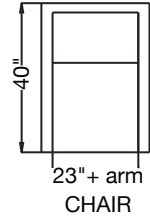

ARM WIDTH: 8"

3906 - DORSET

ARM HEIGHT: 24"

ARM WIDTH: 6"

3907 - SURREY

ARM HEIGHT: 24"

ARM WIDTH: 4"

3908 - CHESHIRE

ARM HEIGHT: 25"

ARM WIDTH: 5"

3909 - SOMERSET

ARM HEIGHT: 24"

ARM WIDTH: 4"

3911 - SHEFFIELD

ARM HEIGHT: 24"

ARM WIDTH: 5"

STANDARD FILL: CLOUD 9 SEATS AND 90/10 DOWN SUPREME BACKS
STANDARD SEAT HEIGHT: 19" STANDARD SEAT DEPTH: 22"

NAILHEAD, SKIRT, AND TRIM AVAILABLE FOR ADDITIONAL CHARGE
ALL FINISHES AVAILABLE

BURTON JAMES