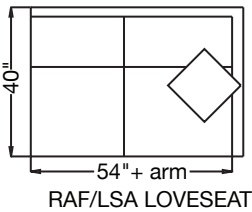

ARM HEIGHT: 25"

ARM WIDTH: 5"

3909 - SOMERSET

ARM HEIGHT: 24"

ARM WIDTH: 4"

3911 - SHEFFIELD

ARM HEIGHT: 24"

ARM WIDTH: 5"

STANDARD FILL: CLOUD 9 SEATS AND 90/10 DOWN SUPREME BACKS
STANDARD SEAT HEIGHT: 19" STANDARD SEAT DEPTH: 22"

NAILHEAD, SKIRT, AND TRIM AVAILABLE FOR ADDITIONAL CHARGE
ALL FINISHES AVAILABLE

BURTON JAMES