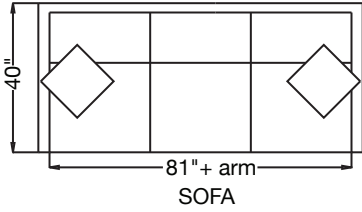

ARM HEIGHT: 25"

ARM WIDTH: 5"

3909 - SOMERSET

ARM HEIGHT: 24"

ARM WIDTH: 4"

3911 - SHEFFIELD

ARM HEIGHT: 24"

ARM WIDTH: 5"

STANDARD FILL: CLOUD 9 SEATS AND 90/10 DOWN SUPREME BACKS
STANDARD SEAT HEIGHT: 19" STANDARD SEAT DEPTH: 22"

NAILHEAD, SKIRT, AND TRIM AVAILABLE FOR ADDITIONAL CHARGE
ALL FINISHES AVAILABLE

BURTON JAMES