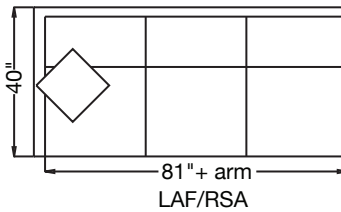

ARM HEIGHT: 25"

ARM WIDTH: 5"

3909 - SOMERSET

ARM HEIGHT: 24"

ARM WIDTH: 4"

3911 - SHEFFIELD

ARM HEIGHT: 24"

ARM WIDTH: 5"

STANDARD FILL: CLOUD 9 SEATS AND 90/10 DOWN SUPREME BACKS
STANDARD SEAT HEIGHT: 19" STANDARD SEAT DEPTH: 22"

NAILHEAD, SKIRT, AND TRIM AVAILABLE FOR ADDITIONAL CHARGE
ALL FINISHES AVAILABLE

BURTON JAMES