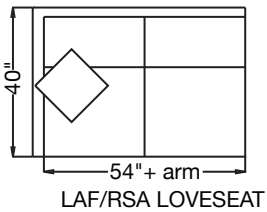

ARM HEIGHT: 25"

ARM WIDTH: 5"

3909 - SOMERSET

ARM HEIGHT: 24"

ARM WIDTH: 4"

3911 - SHEFFIELD

ARM HEIGHT: 24"

ARM WIDTH: 5"

STANDARD FILL: CLOUD 9 SEATS AND 90/10 DOWN SUPREME BACKS
STANDARD SEAT HEIGHT: 19" STANDARD SEAT DEPTH: 22"

NAILHEAD, SKIRT, AND TRIM AVAILABLE FOR ADDITIONAL CHARGE
ALL FINISHES AVAILABLE

BURTON JAMES