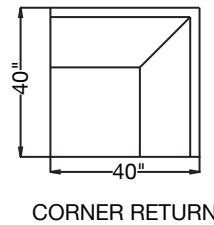

ARM WIDTH: 8"

3906 - DORSET

ARM HEIGHT: 24"

ARM WIDTH: 6"

3907 - SURREY

ARM HEIGHT: 24"

ARM WIDTH: 4"

3908 - CHESHIRE

ARM HEIGHT: 25"

ARM WIDTH: 5"

3909 - SOMERSET

ARM HEIGHT: 24"

ARM WIDTH: 4"

3911 - SHEFFIELD

ARM HEIGHT: 24"

ARM WIDTH: 5"

STANDARD FILL: CLOUD 9 SEATS AND 90/10 DOWN SUPREME BACKS
STANDARD SEAT HEIGHT: 19" STANDARD SEAT DEPTH: 22"

NAILHEAD, SKIRT, AND TRIM AVAILABLE FOR ADDITIONAL CHARGE
ALL FINISHES AVAILABLE

BURTON JAMES