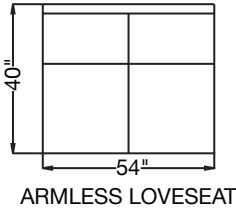

ARM WIDTH: 8"

3906 - DORSET

ARM HEIGHT: 24"

ARM WIDTH: 6"

3907 - SURREY

ARM HEIGHT: 24"

ARM WIDTH: 4"

3908 - CHESHIRE

ARM HEIGHT: 25"

ARM WIDTH: 5"

3909 - SOMERSET

ARM HEIGHT: 24"

ARM WIDTH: 4"

3911 - SHEFFIELD

ARM HEIGHT: 24"

ARM WIDTH: 5"

STANDARD FILL: CLOUD 9 SEATS AND 90/10 DOWN SUPREME BACKS
STANDARD SEAT HEIGHT: 19" STANDARD SEAT DEPTH: 22"

NAILHEAD, SKIRT, AND TRIM AVAILABLE FOR ADDITIONAL CHARGE
ALL FINISHES AVAILABLE

BURTON JAMES