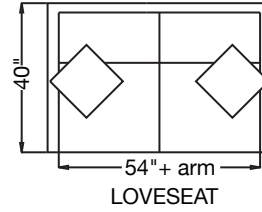

ARM HEIGHT: 25"

ARM WIDTH: 5"

3909 - SOMERSET

ARM HEIGHT: 24"

ARM WIDTH: 4"

3911 - SHEFFIELD

ARM HEIGHT: 24"

ARM WIDTH: 5"

STANDARD FILL: CLOUD 9 SEATS AND 90/10 DOWN SUPREME BACKS
STANDARD SEAT HEIGHT: 19" STANDARD SEAT DEPTH: 22"

NAILHEAD, SKIRT, AND TRIM AVAILABLE FOR ADDITIONAL CHARGE
ALL FINISHES AVAILABLE

BURTON JAMES