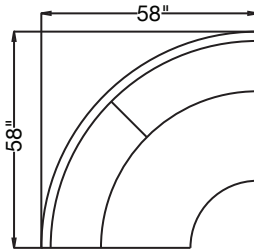

3902 - DURHAM

ARM HEIGHT: 24"

ARM WIDTH: 7"

3903 - ESSEX

ARM HEIGHT: 25"

ARM WIDTH: 8"

3904 - KENT

ARM HEIGHT: 25"

ARM WIDTH: 8"

3906 - DORSET

ARM HEIGHT: 24"

ARM WIDTH: 6"

3907 - SURREY

ARM HEIGHT: 24"

ARM WIDTH: 4"

3908 - CHESHIRE

ARM HEIGHT: 25"

ARM WIDTH: 5"

3909 - SOMERSET

ARM HEIGHT: 24"

ARM WIDTH: 4"

3911 - SHEFFIELD

ARM HEIGHT: 24"

ARM WIDTH: 5"

STANDARD FILL: CLOUD 9 SEATS AND 90/10 DOWN SUPREME BACKS
STANDARD SEAT HEIGHT: 19" STANDARD SEAT DEPTH: 22"

NAILHEAD, SKIRT, AND TRIM AVAILABLE FOR ADDITIONAL CHARGE
ALL FINISHES AVAILABLE

BURTON JAMES