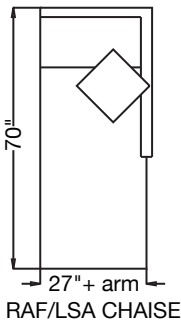

Estate Collection

BURTON JAMES

3900 - HAMPTON

ARM HEIGHT: 25"

ARM WIDTH: 7"

3901 - CHELSEA

ARM HEIGHT: 25"

ARM WIDTH: 7"

ARM WIDTH: 8"

3906 - DORSET

ARM HEIGHT: 24"

ARM WIDTH: 6"

3907 - SURREY

ARM HEIGHT: 24"

ARM WIDTH: 4"

3908 - CHESHIRE

ARM HEIGHT: 25"

ARM WIDTH: 5"

3909 - SOMERSET

ARM HEIGHT: 24"

ARM WIDTH: 4"

3911 - SHEFFIELD

ARM HEIGHT: 24"

ARM WIDTH: 5"

STANDARD FILL: CLOUD 9 SEATS AND 90/10 DOWN SUPREME BACKS
STANDARD SEAT HEIGHT: 19" STANDARD SEAT DEPTH: 22"

NAILHEAD, SKIRT, AND TRIM AVAILABLE FOR ADDITIONAL CHARGE
ALL FINISHES AVAILABLE

BURTON JAMES