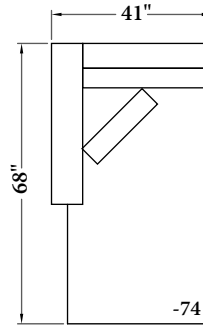

74 LAF/RSA
CHAISE