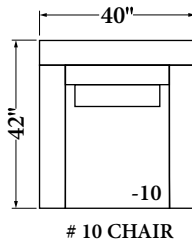

1060 - Rocky Sofa

Width: 96"
Depth: 42"
Height: 29"
Arm Width: 6.5"
Arm Height: 23"
Seat Height: 18"
Seat Depth: 17" (to lumbar)
Leg Height: 7"

10 CHAIR