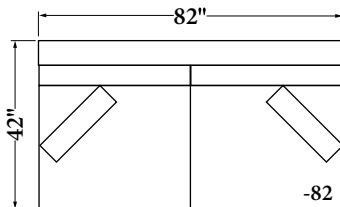

#82 ARMLESS
2 CUSHION