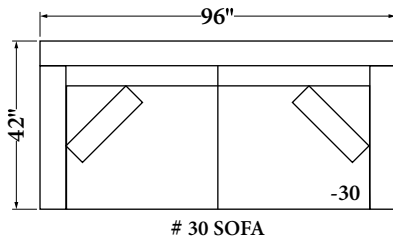

**1060 - Rocky Sofa**

Width: 96"  
 Depth: 42"  
 Height: 29"  
 Arm Width: 6.5"  
 Arm Height: 23"  
 Seat Height: 18"  
 Seat Depth: 17" (to lumbar)  
 Leg Height: 7"