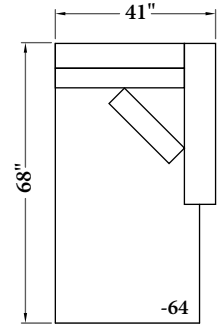

64 RAF/LSA
CHAISE