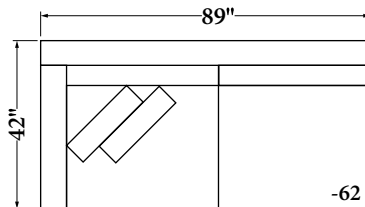

#62 LAF/RSA
2 CUSHION