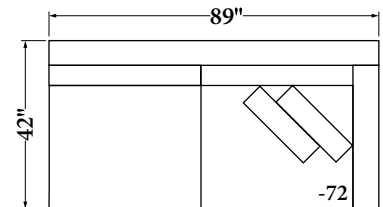

#72 RAF/LSA
2 CUSHION